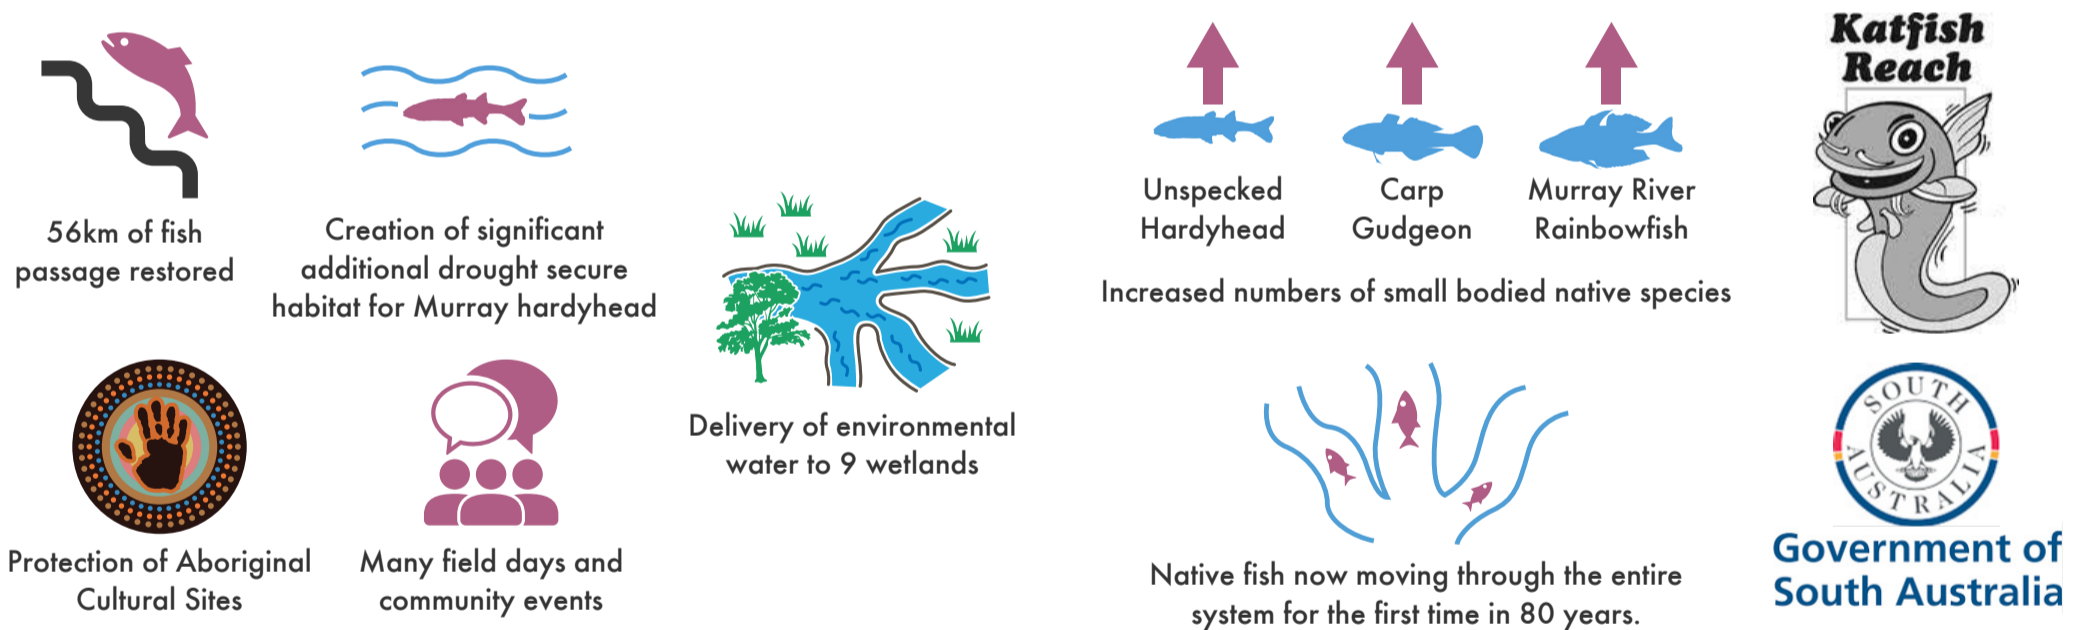

BRINGING BACK NATIVE FISH

The Katfish Reach Project

WHY?

Native fish in the Katarapko/Eckert Creek anabranch system are important and under threat.

CAUSES

WHAT CAN BE DONE?

Use the demonstration reach approach, which has...

WE KNOW IT WORKS

Success of the Katfish Demonstration Reach has come from a partnership between the Katfish Reach Steering Committee, the Murray-Darling Basin Authority, the Department of Environment Water and Natural Resources, and passionate interested local community members.