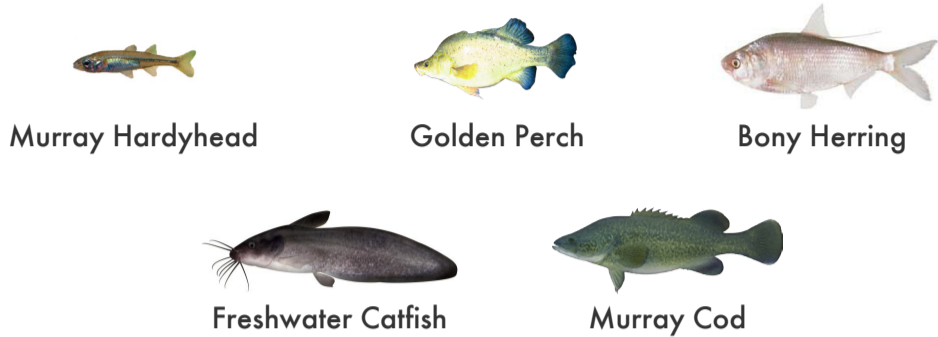

BRINGING BACK NATIVE FISH

The Katfish Reach Project

WHY?

Native fish in the Katarapko/Eckert Creek anabranch system are important and under threat.

CAUSES

WHAT CAN BE DONE?

Use the demonstration reach approach, which has...

WE KNOW IT WORKS

Success of the Katfish Demonstration Reach has come from a partnership between the Katfish Reach Steering Committee, the Murray-Darling Basin Authority, the Department of Environment Water and Natural Resources, and passionate interested local community members.